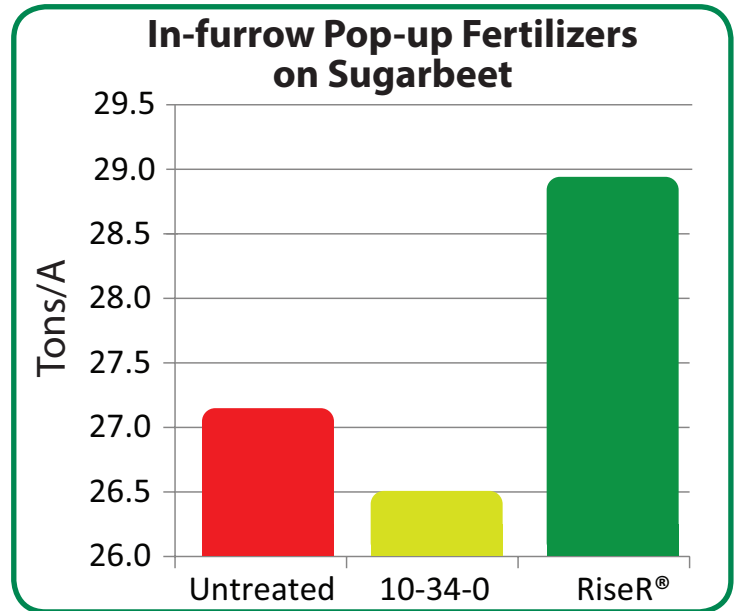

Source: KayJay Ag Services Horace, ND 2013.