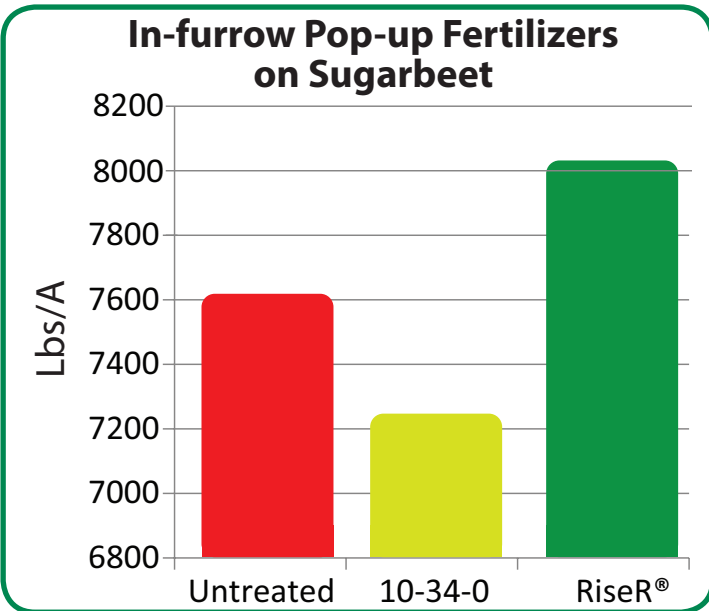

For progressive sugarbeet growers that want higher yields, **RiseR[®]** is the only seed safe, in-furrow pop-up fertilizer with **ACA[®]** technology proven to accelerate plant emergence and increase root mass.

FEATURES

Maximizes Nutrient Availability:

Increases Nutrient Uptake:

Improves Photosynthesis:

BENEFITS

- Extracts nutrients locked in soil profile
- Ammonium Acetate – Nature’s Mining Agent
- Zinc stimulates auxin production
- Increases root growth and nutrient interception
- Provides energy for increased respiration
- Provides essential micro-nutrients Cu, Fe, Mn, and Zn